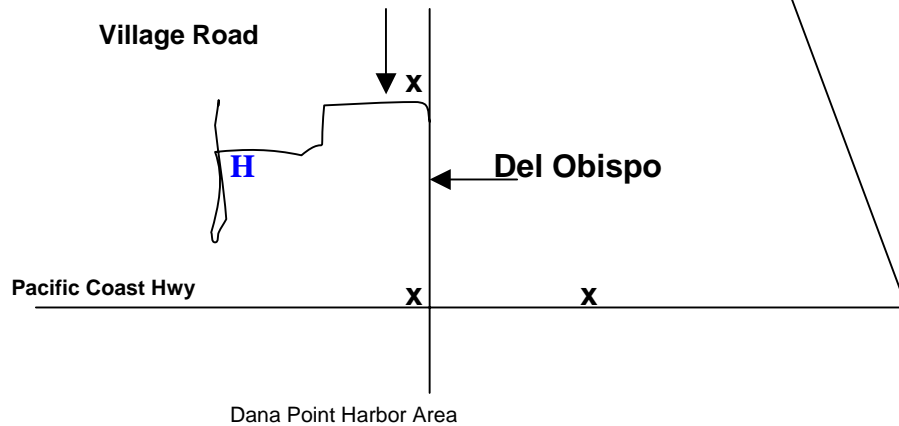

Map to Nancy Jenkins' House

Address: 34132 Cambridge
Dana Point

Nancy's Telephone: 949. 493.7040

X – Indicates Stop Light

Directions: Go south on 5.

Exit on PCH towards Dana Point Harbor (going right).

Second light turn right on Del Obispo.

First light you turn left on Village Rd.

Go up the hill and the first complete crossroad is Cambridge.

We are on the corner of Village and Cambridge (Indicated in blue.).

From H. B. area

405 & 5 have merged.
This is the 5 Freeway.

To San Diego

Please note MAP is not to scale.